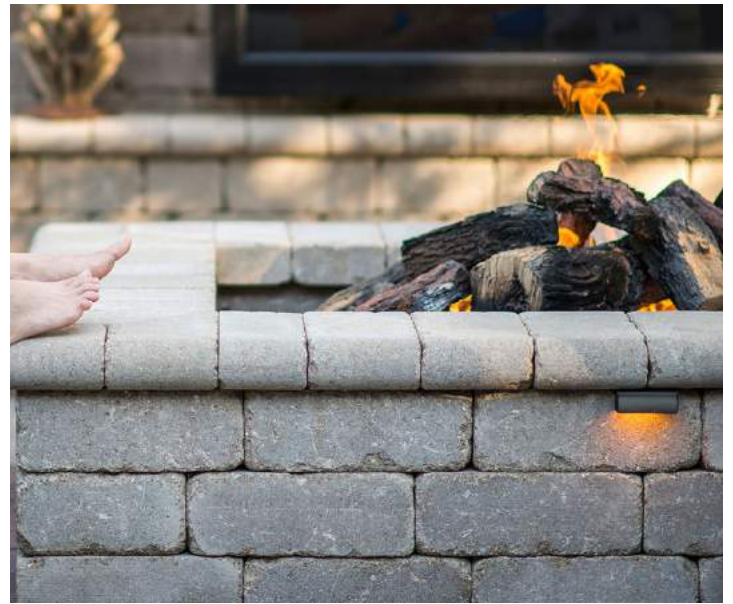

BRUSSELS DIMENSIONAL STONE®

Brussels Dimensional Stone has the same antiqued patina as the classic Brussels Block paver. Reflecting the cues of quarried stone, it brings similar timeless warmth and relaxed appearance to any project. Its simple design makes it a popular choice for constructing garden walls, steps, pillars, outdoor kitchens and other landscape features. Round or square firepits can be custom designed using Brussels Dimensional, or choose a simple-to-construct, Sunset firepit kit.

COLORS