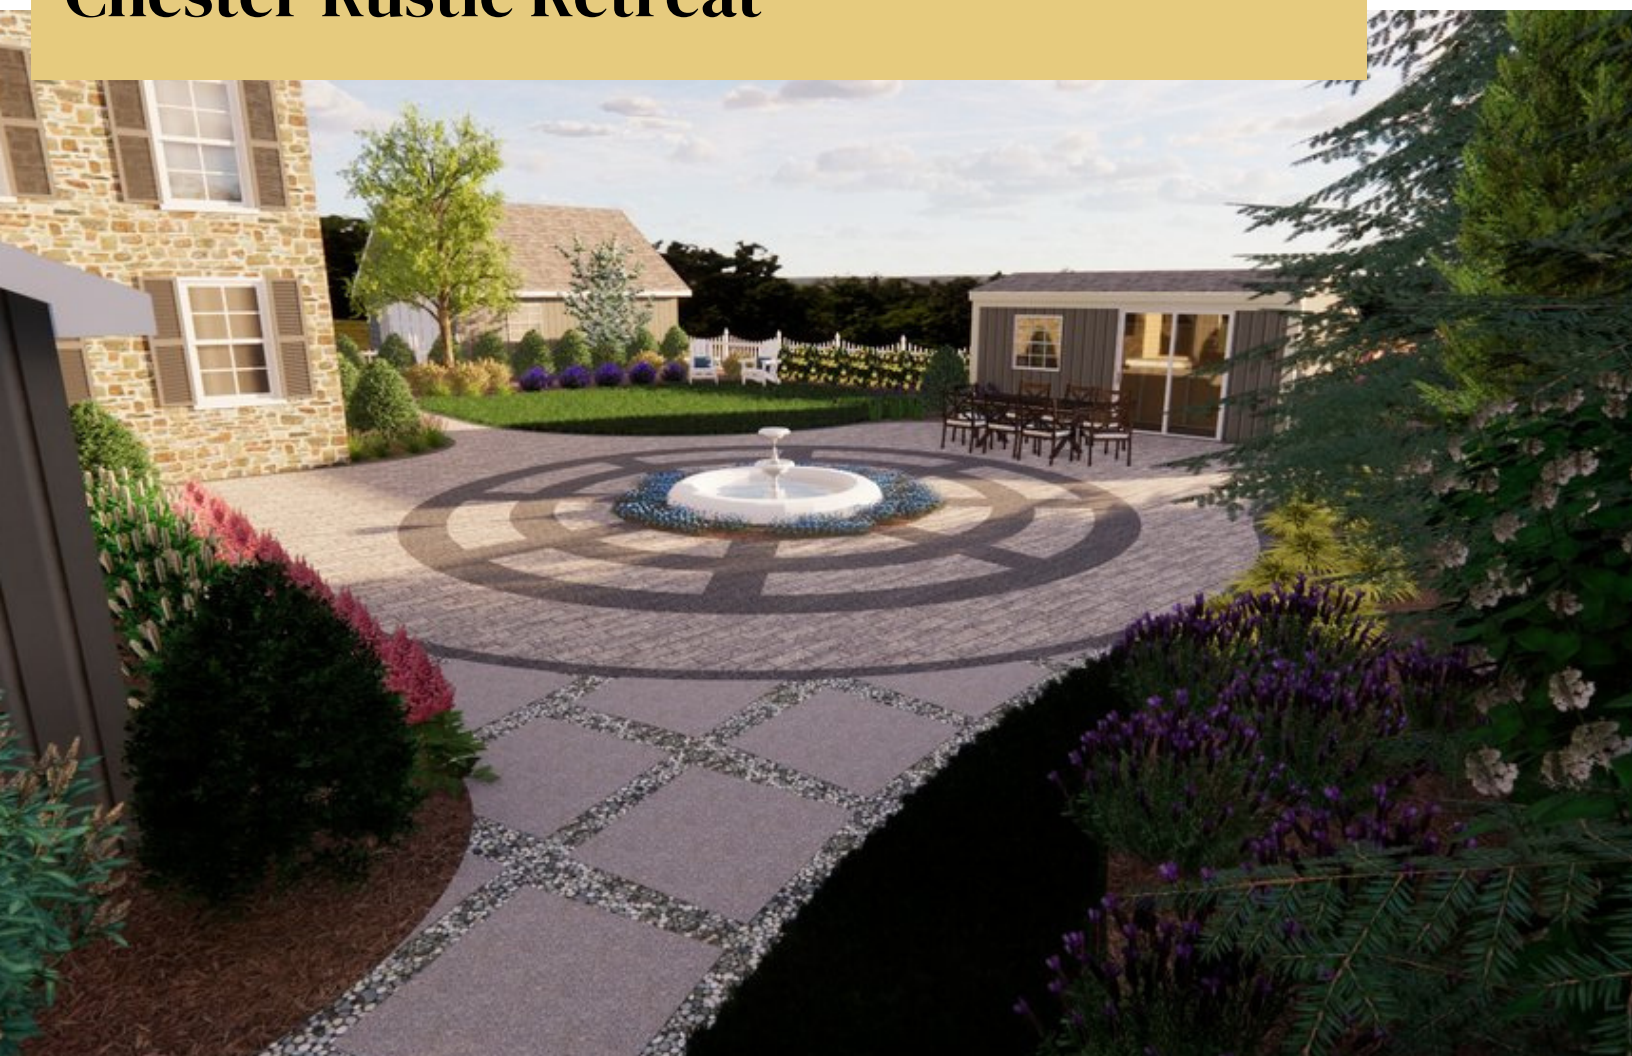

Landscape Design

GUIDE

GOLDEN WOLF LANDSCAPE & DESIGN

Basking Ride Backyard Renovation

Bedminster Raised Patio With Pergola

2D Renderings

Long Valley Outdoor Retreat

Clinton Tiered Hardscape

Chatham Modern Update

Hillsborough Poolscape

Tewksbury Outdoor Entertaining Retreat

Chester Rustic Retreat

Far Hills Raised Patio