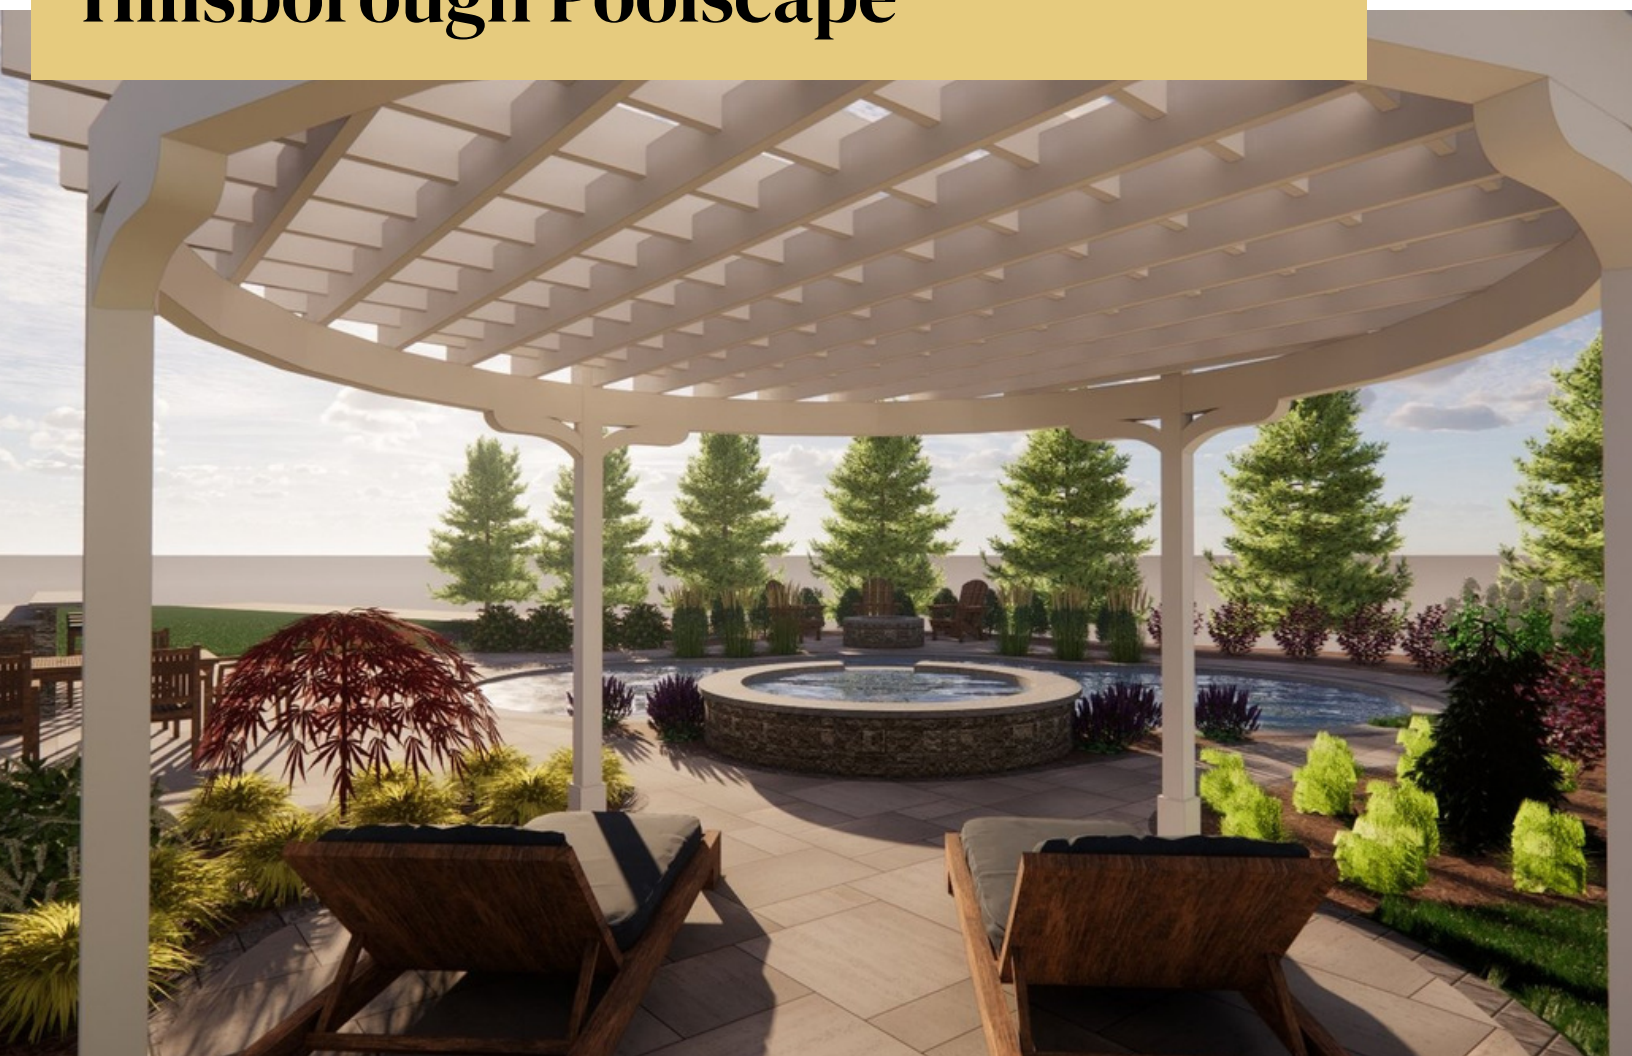

Landscape Design

GUIDE

GOLDEN WOLF LANDSCAPE & DESIGN

Basking Ride Backyard Renovation

Bedminster Raised Patio With Pergola

2D Renderings

Long Valley Outdoor Retreat

Clinton Tiered Hardscape

Chatham Modern Update

Hillsborough Poolscape

Tewksbury Outdoor Entertaining Retreat

Chester Rustic Retreat

Far Hills Raised Patio