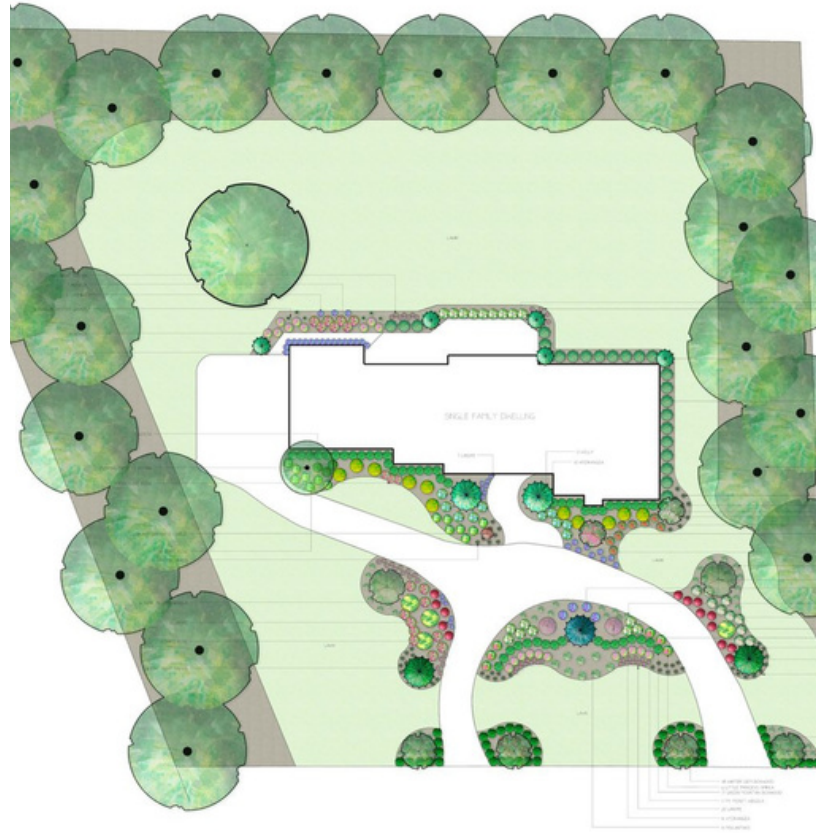

Landscape Design

GUIDE

GOLDEN WOLF LANDSCAPE & DESIGN

Basking Ride Backyard Renovation

Bedminster Raised Patio With Pergola

2D Renderings

Long Valley Outdoor Retreat

Clinton Tiered Hardscape

Chatham Modern Update

Hillsborough Poolscape

Tewksbury Outdoor Entertaining Retreat

Chester Rustic Retreat

Far Hills Raised Patio